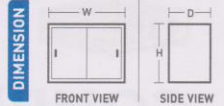

OCF - 9110 D
drawer type filing cabinets
with 3 drawers
900W x 450D x 1100H mm.