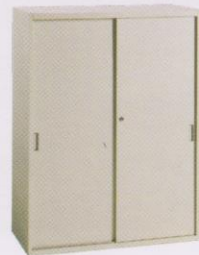

OCS - 9120
sliding steel doors cabinets
with 2 shelves
900W x 450D x 1200H mm.

Base unit